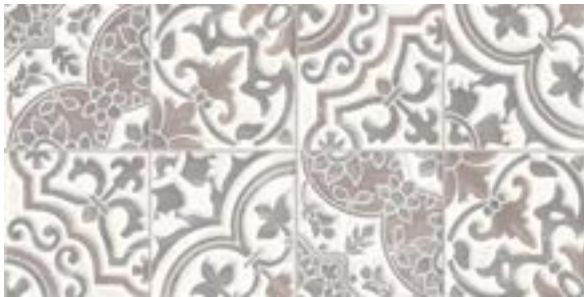

Scored Artisan Patchwork Dekor / Scored Artisan Patchwork Dekor
Krem / Cream

30x60 Koyu Vizon / Dark Mink K943642
30x60 Kum Beji / Sand K943638
30x60 Mavi / Blue K943640

Scored Artisan Patchwork Dekor / Scored Artisan Patchwork Dekor
Koyu Vizon / Dark Mink

	2x30	Parlak / Glossy	Kum Beji / Sand	K943652
Bordür / Border	2x30	Parlak / Glossy	Krem / Cream	K943653
Kum Beji / Sand	2x30	Parlak / Glossy	Gri / Grey	K943655
	2x30	Parlak / Glossy	Mavi / Blue	K943657